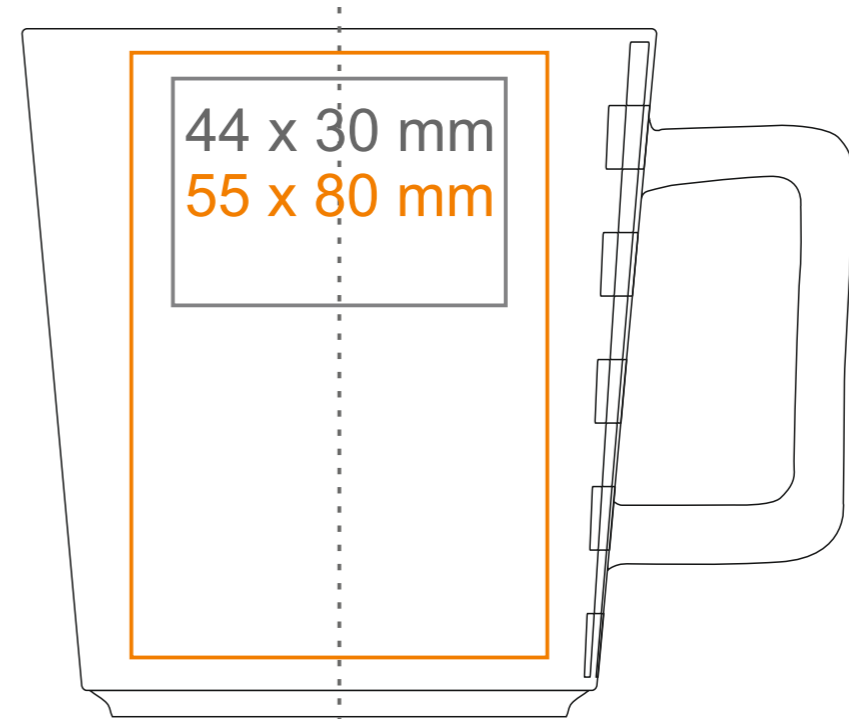

M543 GAMBIT

290 ml / h: 91 mm / Ø 84 mm

- Imprint on the handle 50 x 9 mm
- Imprint on the inside 40 x 20 mm
- Imprint on the bottom inside Ø 35 mm
- Imprint on the bottom outside Ø 42 mm

*In the case of projects for transfer print running outside of the standard print area, please contact our sales department.

[How to prepare print material](#)

meaning

- Transfer Print
- Sensitive Touch
- Direct Print