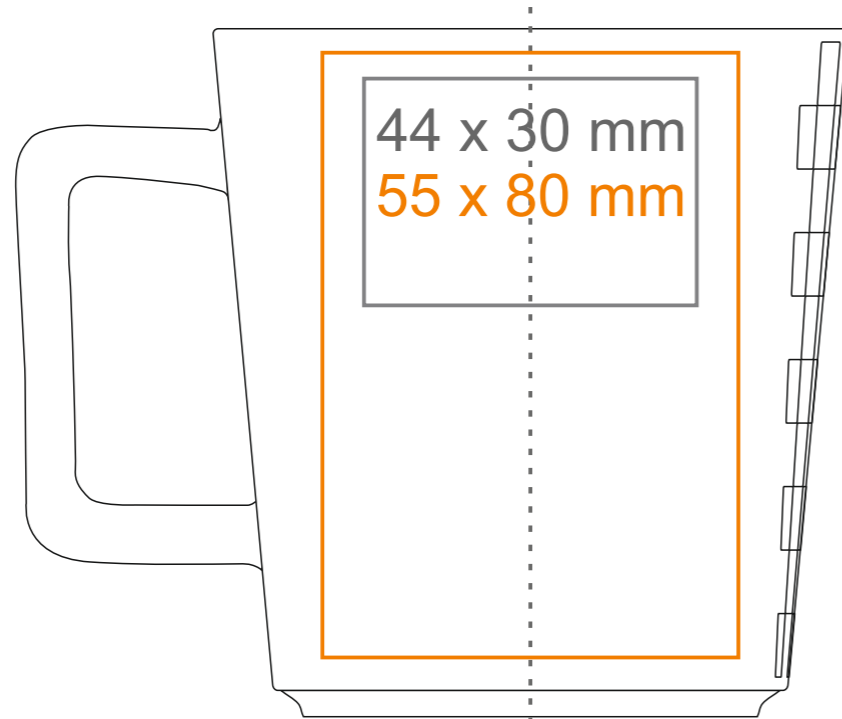

M543 GAMBIT

290 ml / h: 91 mm / Ø 84 mm

- Imprint on the handle 50 x 9 mm
- Imprint on the inside 40 x 20 mm
- Imprint on the bottom inside Ø 35 mm
- Imprint on the bottom outside Ø 42 mm

*In the case of projects for transfer print running outside of the standard print area, please contact our sales department.

[How to prepare print material](#)

meaning

- Transfer Print
- Sensitive Touch
- Direct Print