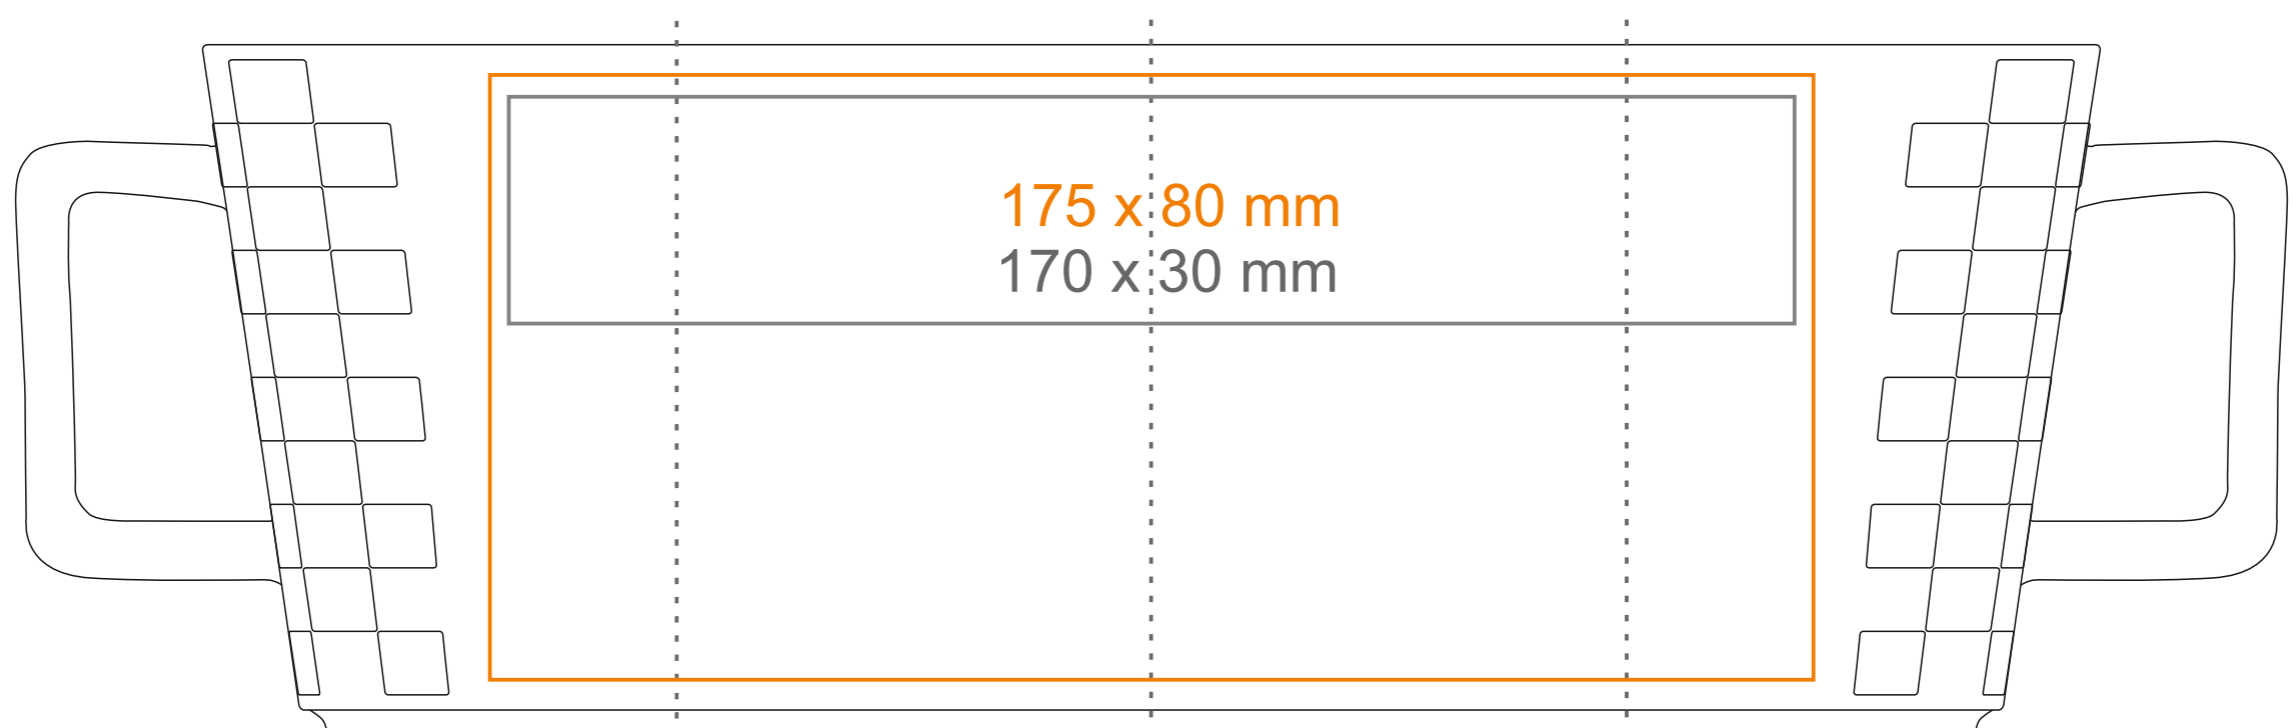

M543 GAMBIT

290 ml / h: 91 mm / Ø 84 mm

- Imprint on the handle 50 x 9 mm
- Imprint on the inside 40 x 20 mm
- Imprint on the bottom inside Ø 35 mm
- Imprint on the bottom outside Ø 42 mm

*In the case of projects for transfer print running outside of the standard print area, please contact our sales department.

[How to prepare print material](#)

meaning

- Transfer Print
- Sensitive Touch
- Direct Print