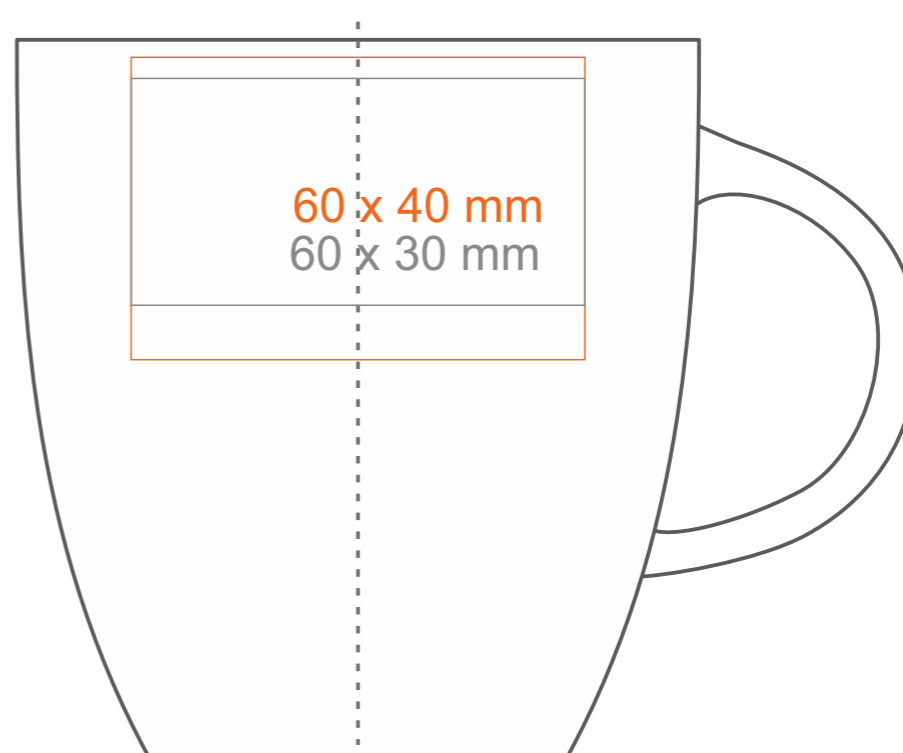

M_486 Fiord

300 ml / h: 95 mm / Ø 90 mm

- Imprint on the handle - 80 x 10 mm
- Imprint on the inside - 60 x 20 mm
- Imprint on the bottom inside - Ø 30 mm
- Imprint on the bottom outside - Ø 30 mm

*In the case of projects for transfer print running outside of the standard print area, please contact our sales department.

[How to prepare print material](#)

meaning

- Transfer Print
- Sensitive Touch