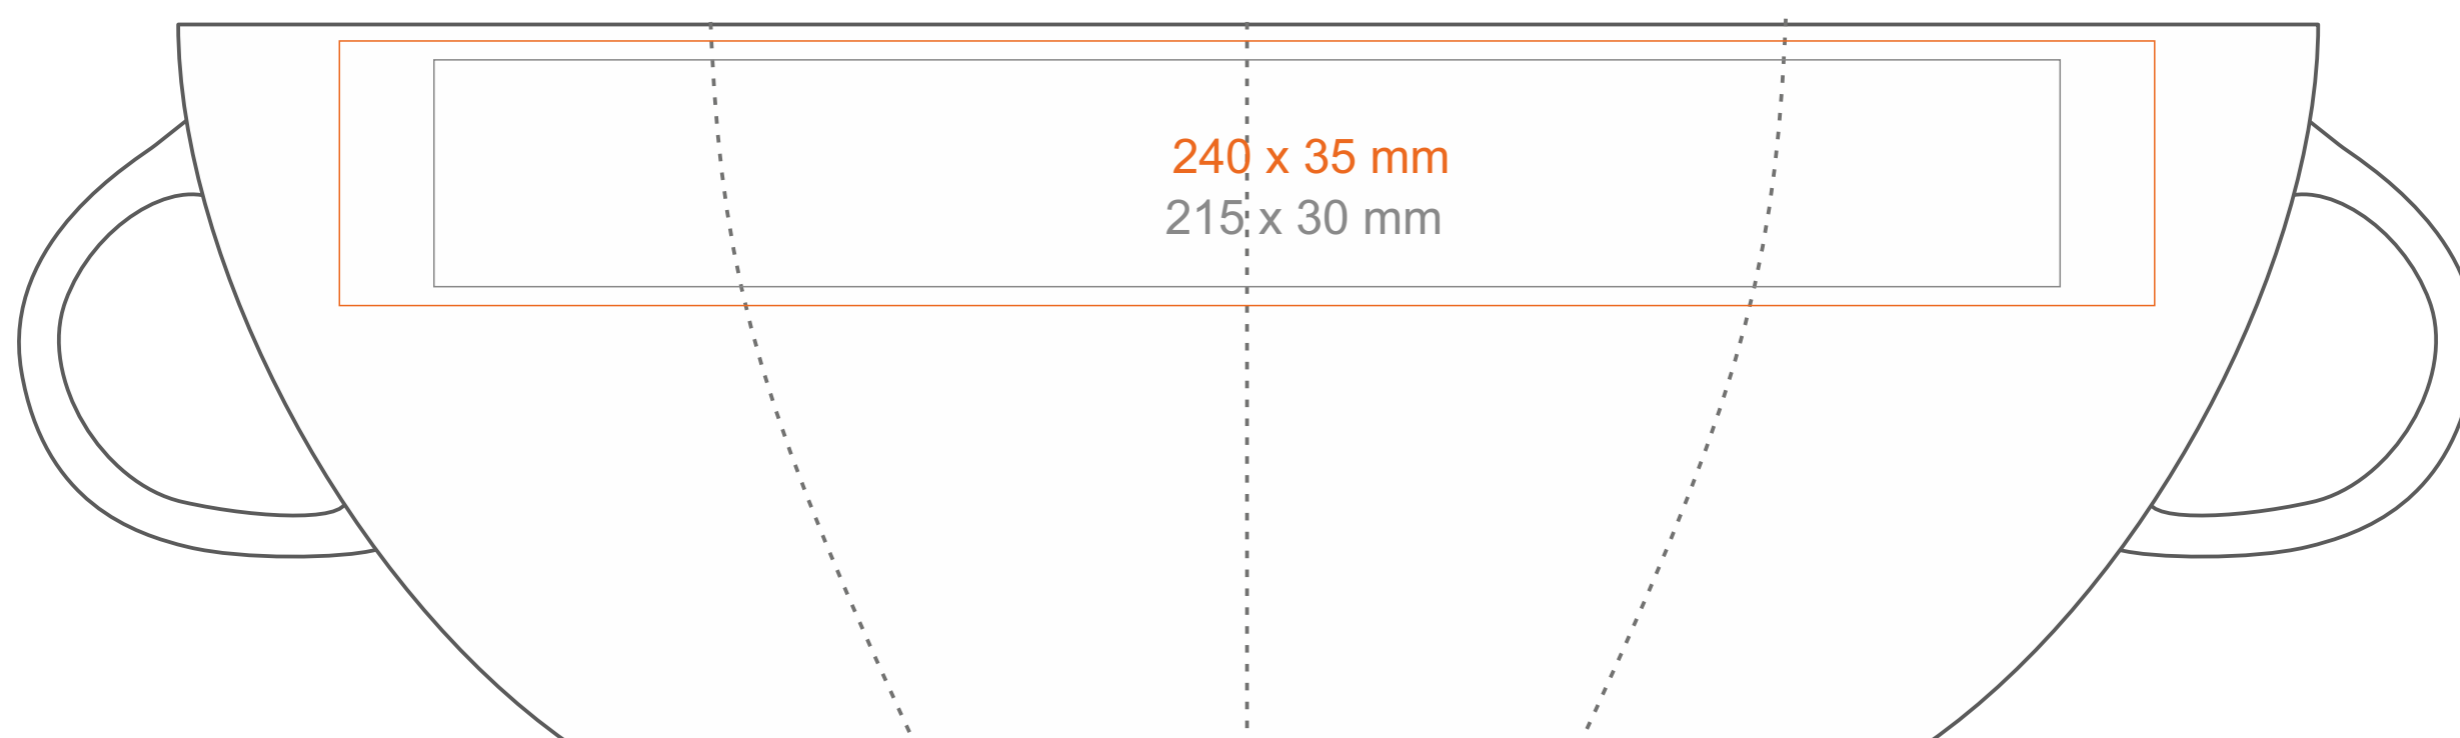

M_486 Fiord

300 ml / h: 95 mm / Ø 90 mm

- Imprint on the handle - 80 x 10 mm
- Imprint on the inside - 60 x 20 mm
- Imprint on the bottom inside - Ø 30 mm
- Imprint on the bottom outside - Ø 30 mm

*In the case of projects for transfer print running outside of the standard print area, please contact our sales department.

[How to prepare print material](#)

meaning

- Transfer Print
- Sensitive Touch