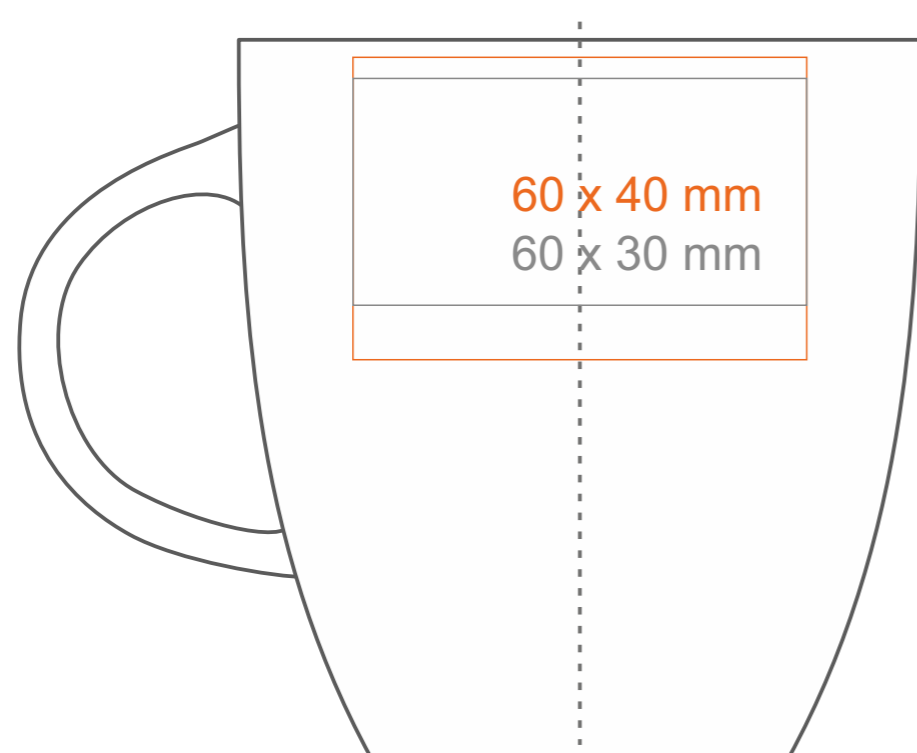

M_486 Fiord

300 ml / h: 95 mm / Ø 90 mm

- Imprint on the handle - 80 x 10 mm
- Imprint on the inside - 60 x 20 mm
- Imprint on the bottom inside - Ø 30 mm
- Imprint on the bottom outside - Ø 30 mm

*In the case of projects for transfer print running outside of the standard print area, please contact our sales department.

[How to prepare print material](#)

meaning

- Transfer Print
- Sensitive Touch