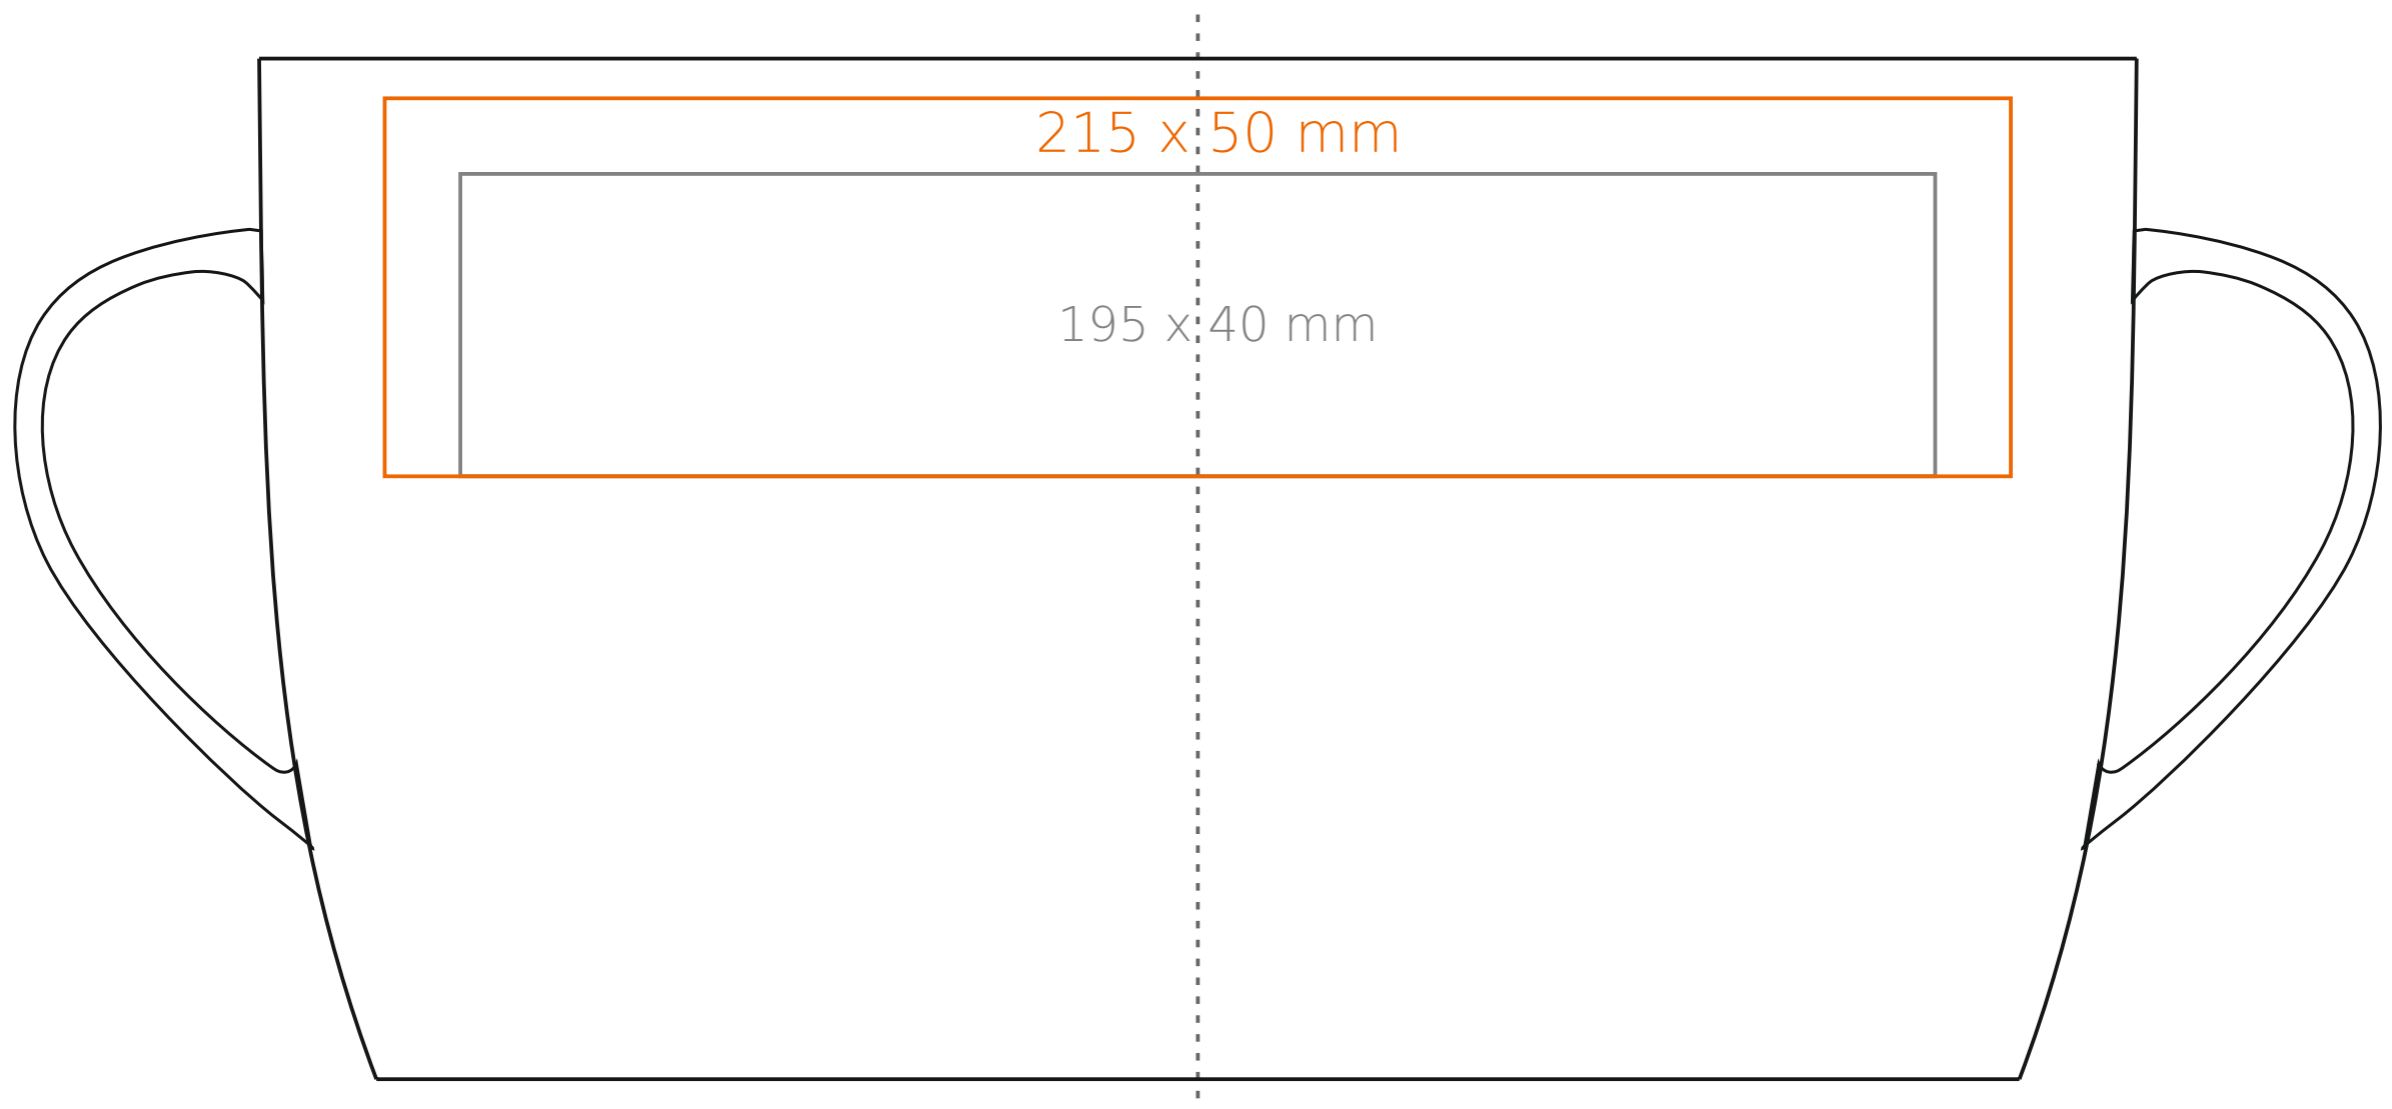

M/016 Sky

420 ml / h: 135 mm / Ø 85 mm

- Imprint on the handle - 50 x 15 mm
- Imprint on the inside - 40 x 10 mm
- Imprint on the bottom outside - Ø 35 mm

*In the case of projects for transfer print running outside of the standard print area, please contact our sales department.

[How to prepare print material](#)

meaning

- Transfer Print
- Sensitive Touch
- Direct Print