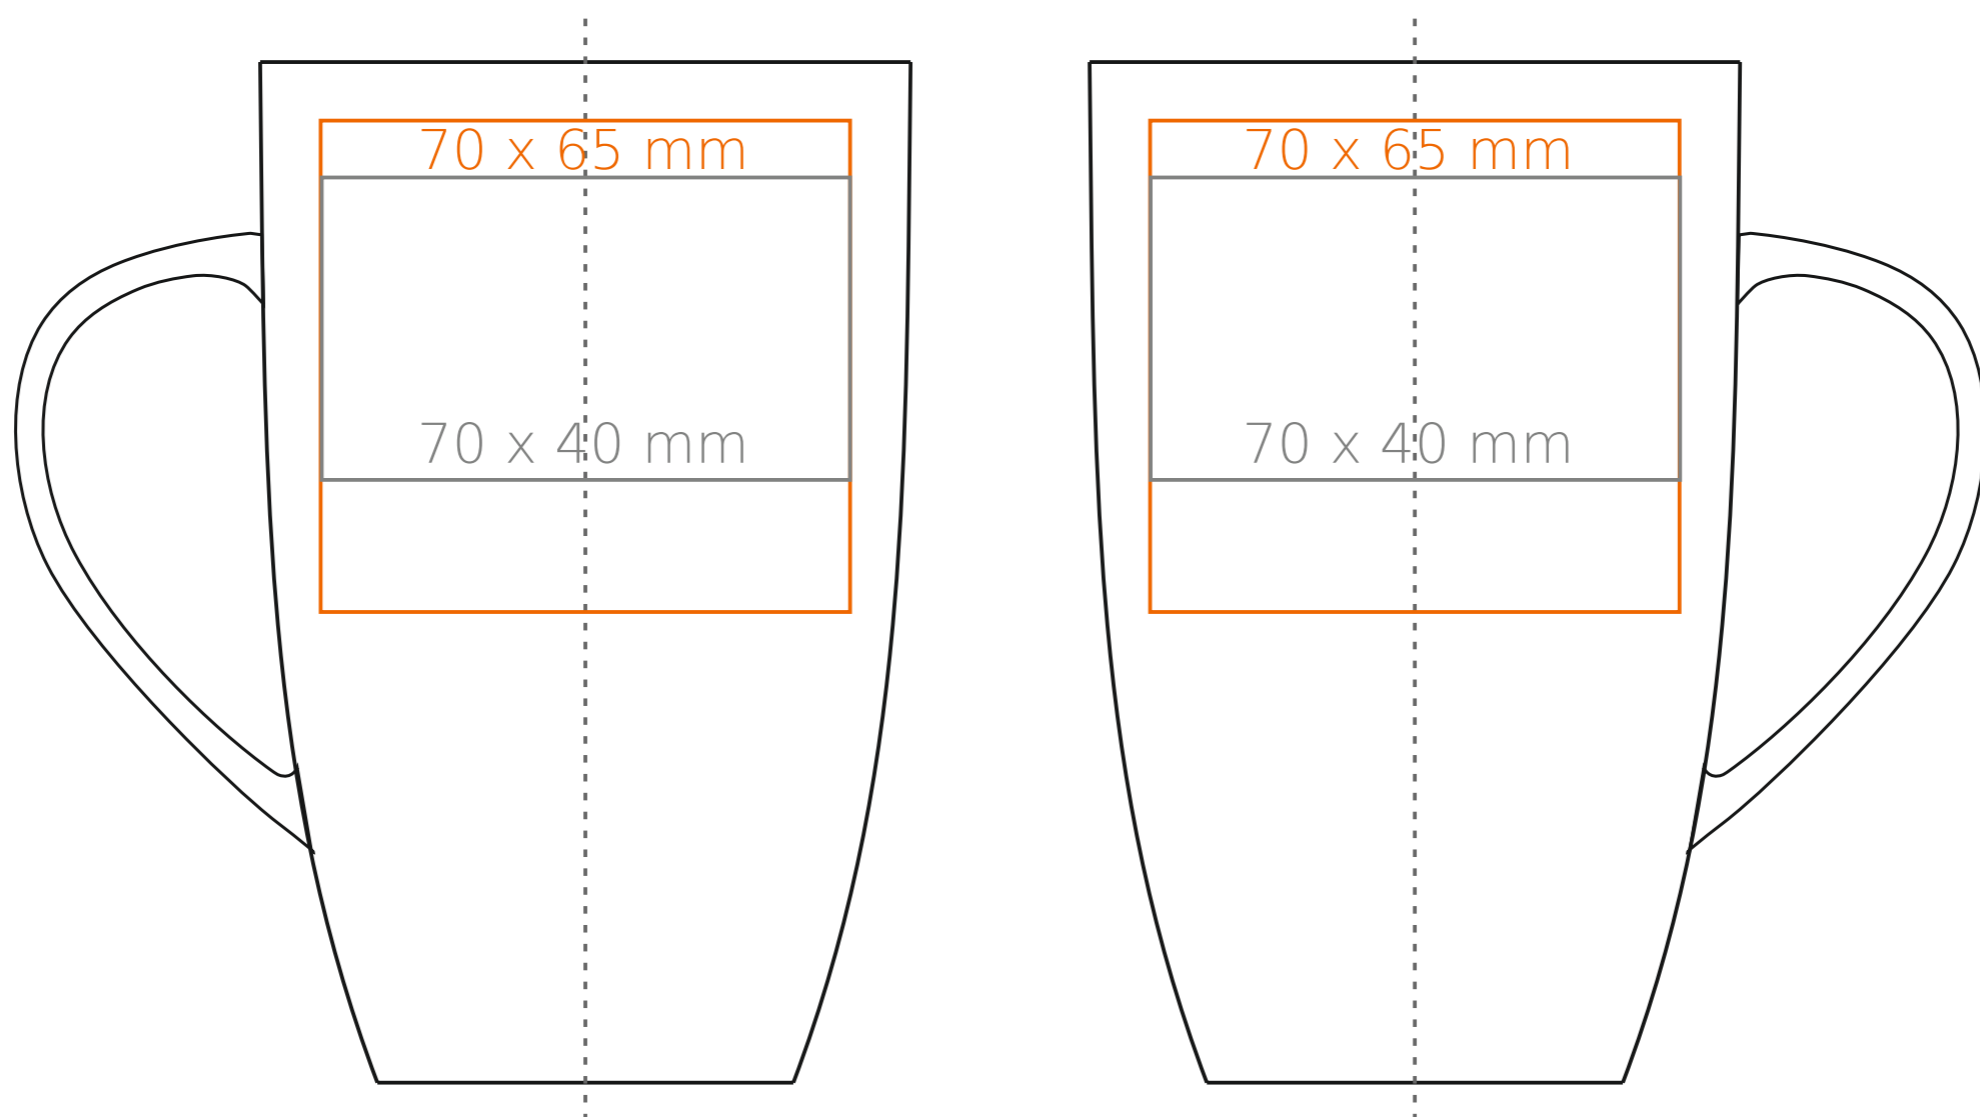

M/016 Sky

420 ml / h: 135 mm / Ø 85 mm

- Imprint on the handle - 50 x 15 mm
- Imprint on the inside - 40 x 10 mm
- Imprint on the bottom outside - Ø 35 mm

*In the case of projects for transfer print running outside of the standard print area, please contact our sales department.

[How to prepare print material](#)

meaning

- Transfer Print
- Sensitive Touch
- Direct Print