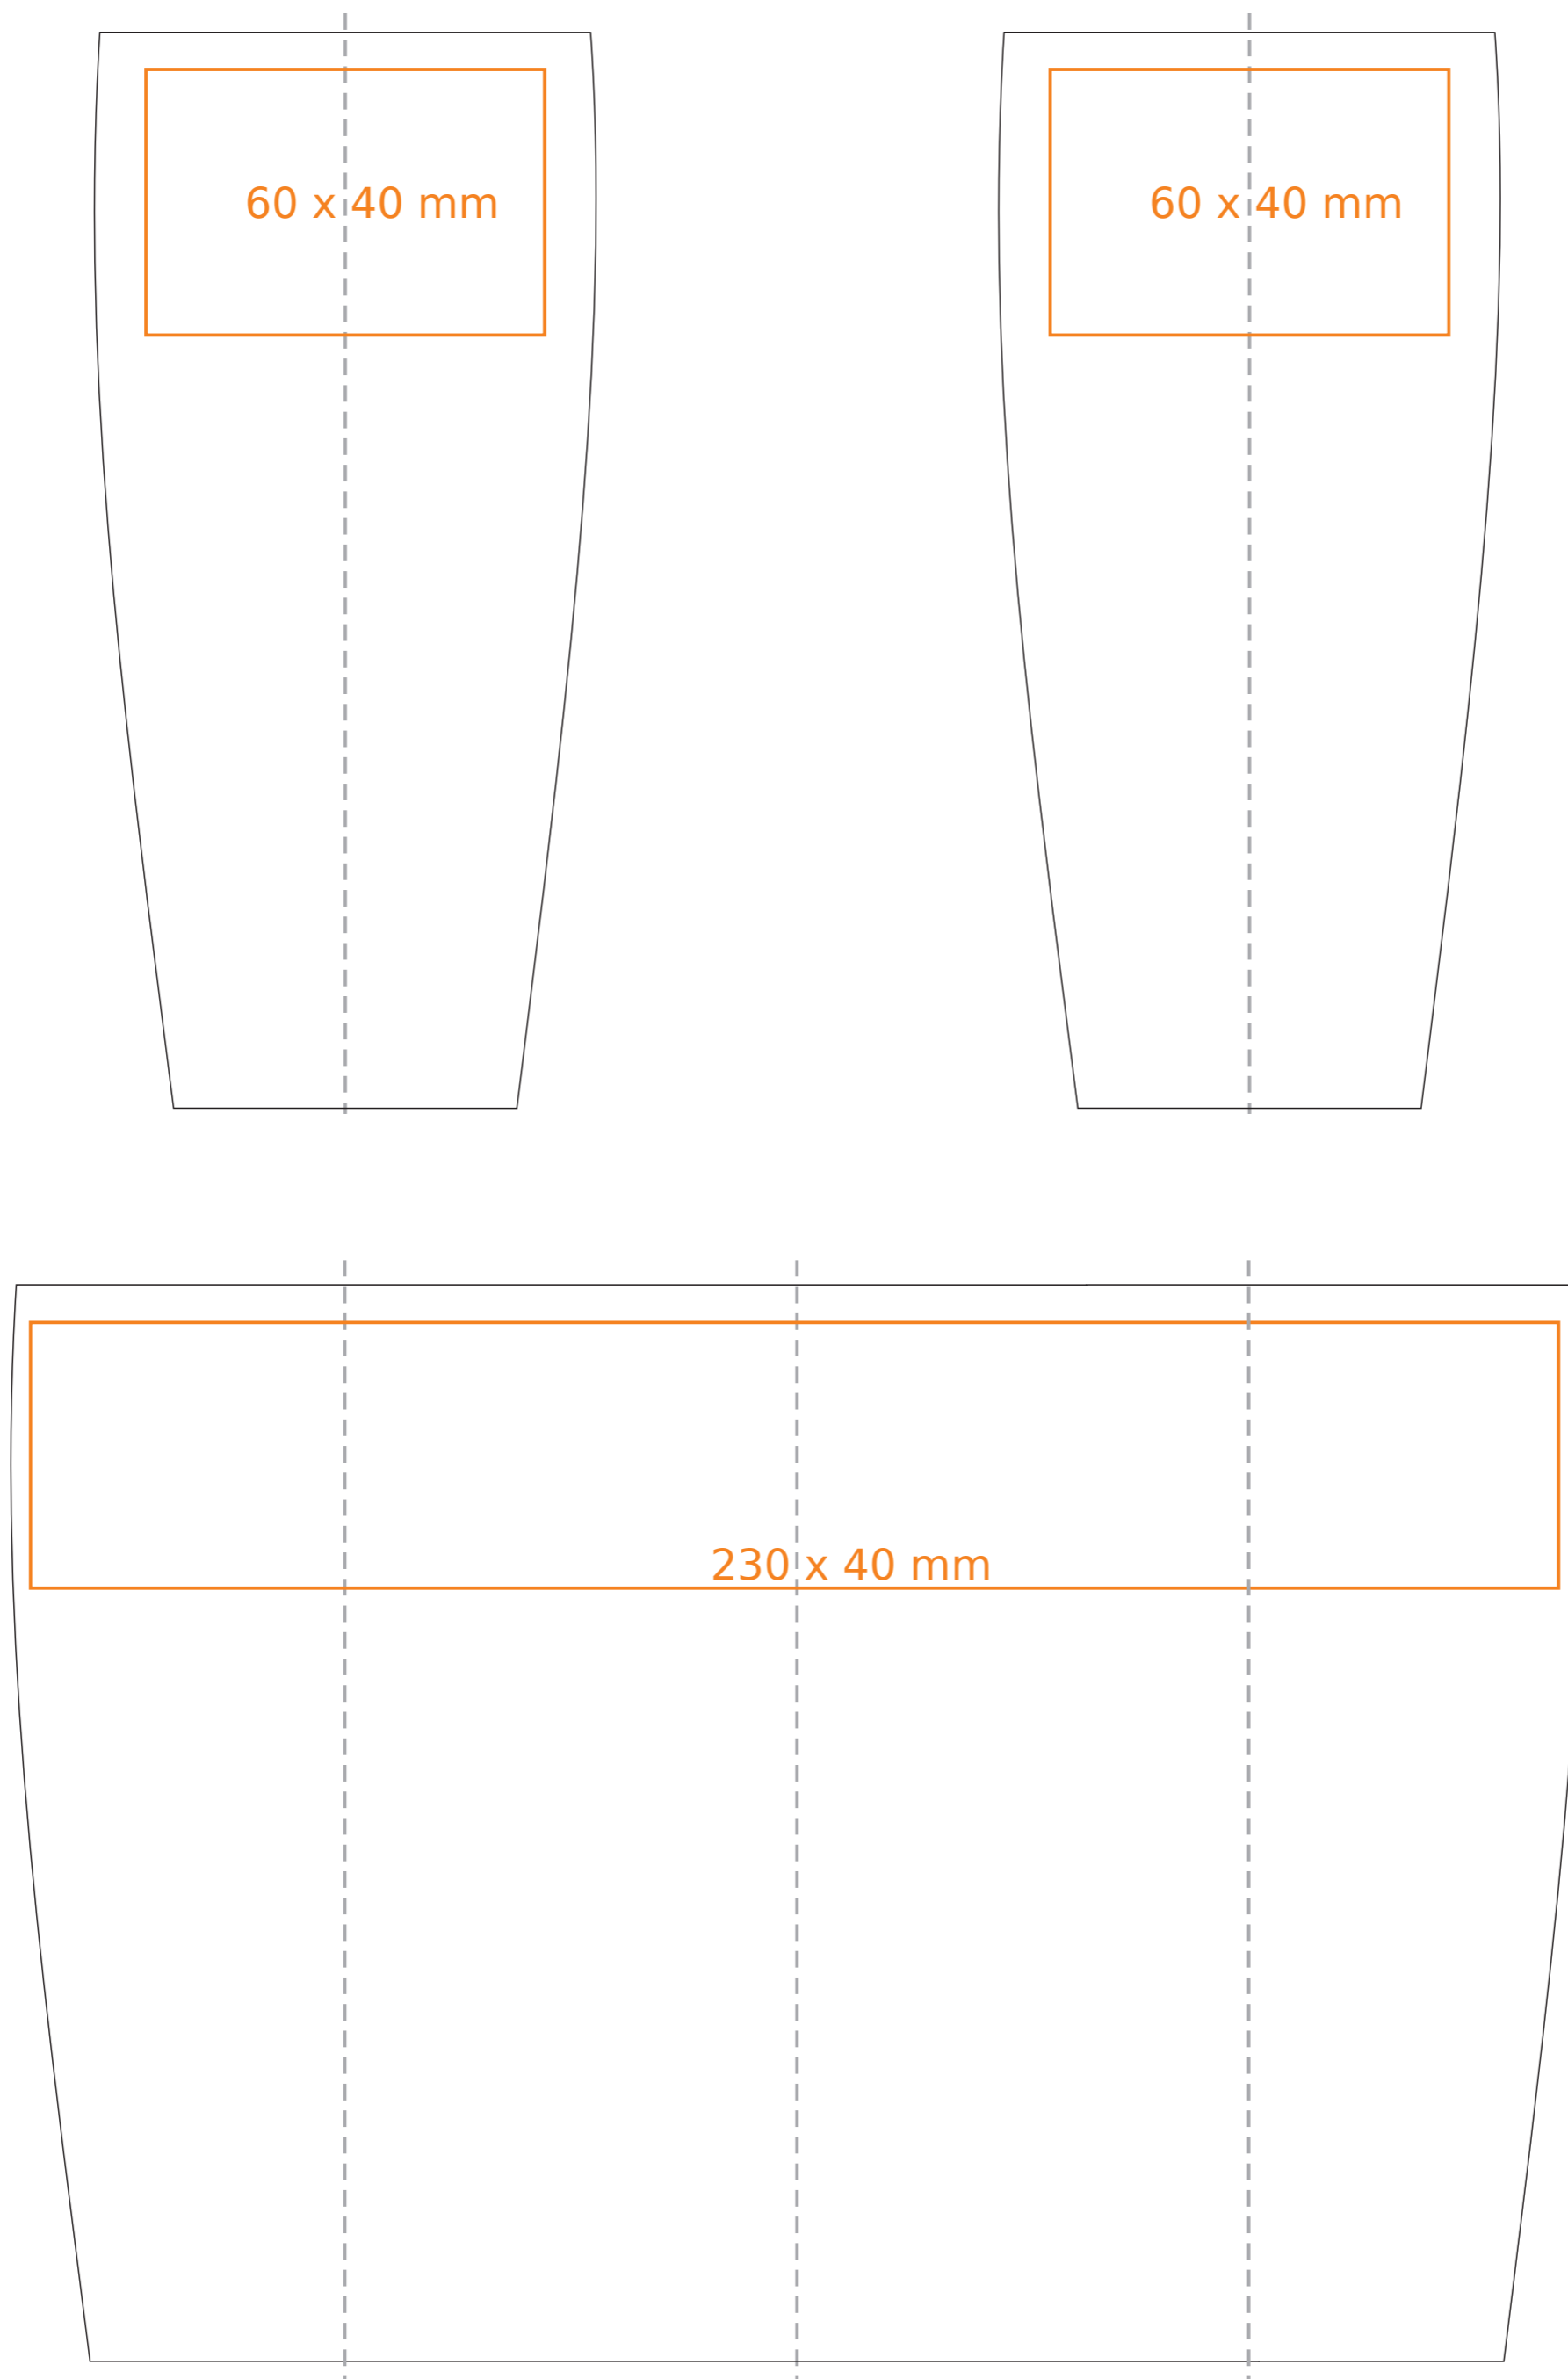

B/409 Lazy

300 ml / h: 162 mm / Ø 74 mm

*In the case of projects for transfer print running outside of the standard print area, please contact our sales department.

[How to prepare print material](#)

meaning

- Transfer Print
- Sensitive Touch